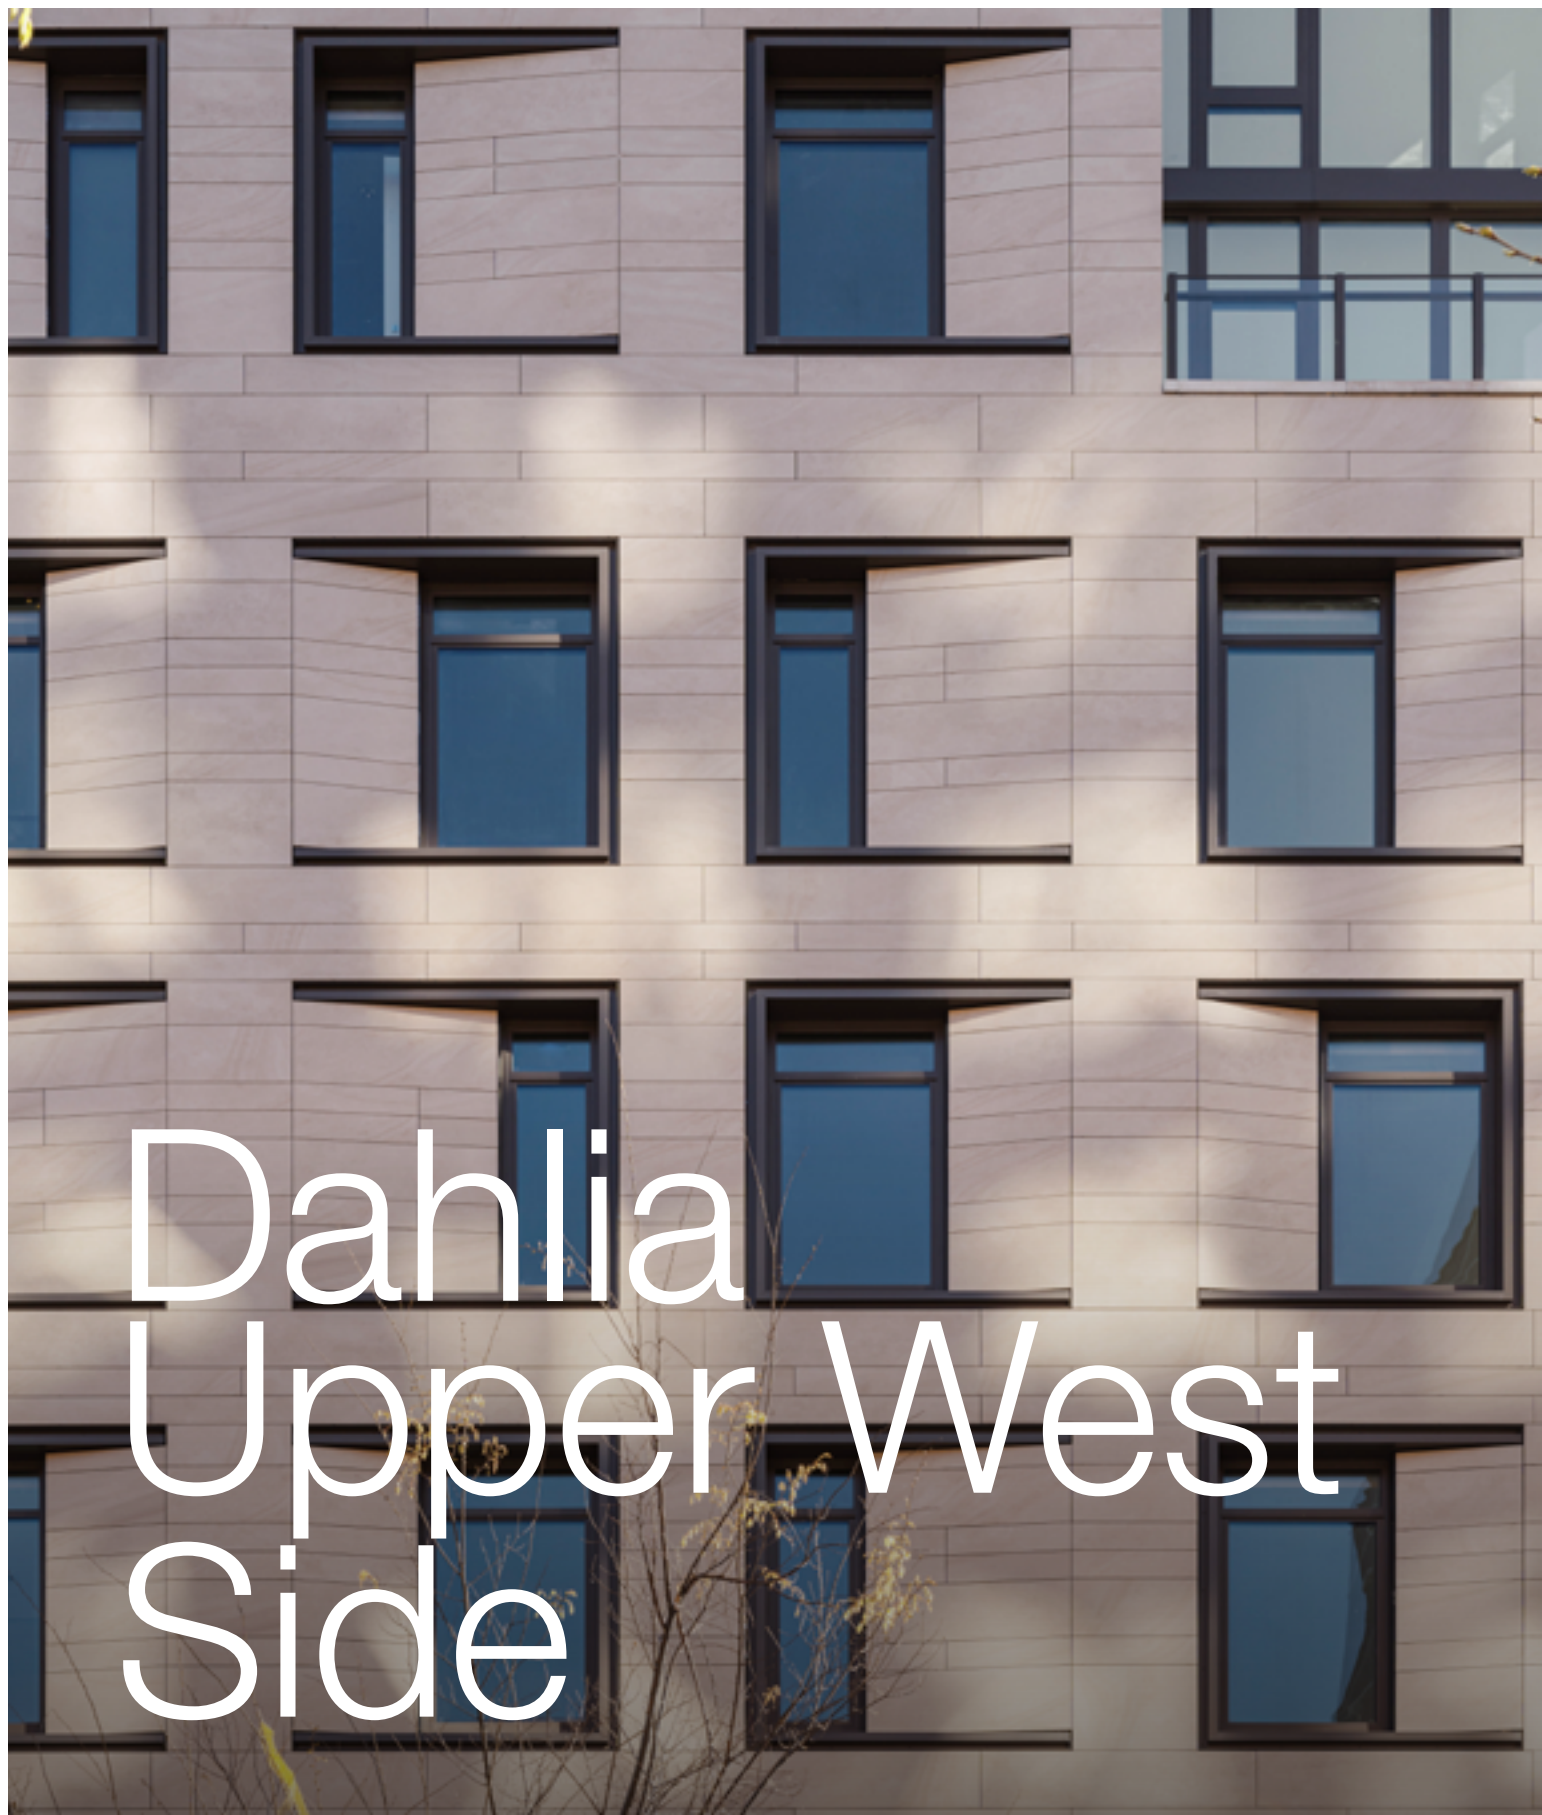

PORCELANOSA FACADE/

Dahlia
Upper West
Side

Dahlia Upper West Side

Manhattan, NY

Named and Inspired by a rare blooming flower, Dahlia is covered with over 15,000 square feet of custom porcelain panels and is accented by contrasting folded metal plate window frames. The neutral beige custom porcelain, Piedra Borgonya, was cut to size as a response to the varying window widths and tilted window jambs. That result is a modular, but yet playful building envelope with a horizontally staggered pattern.

Architect	RKTB Architect
SF	15,455
Market Segment	Multifamily
Building Type	New Build / High-rise
Year	2019

Porcelain **CUSTOM PORCELAIN**

Playful porcelain cladding facade

Window variations at porcelain cladding

Large format porcelain cladding facade tower in contrast with its context

High-rise building with porcelain cladding rainscreen

Window detail at porcelain rainscreen

www. porcelanosa facades .com

Questions?