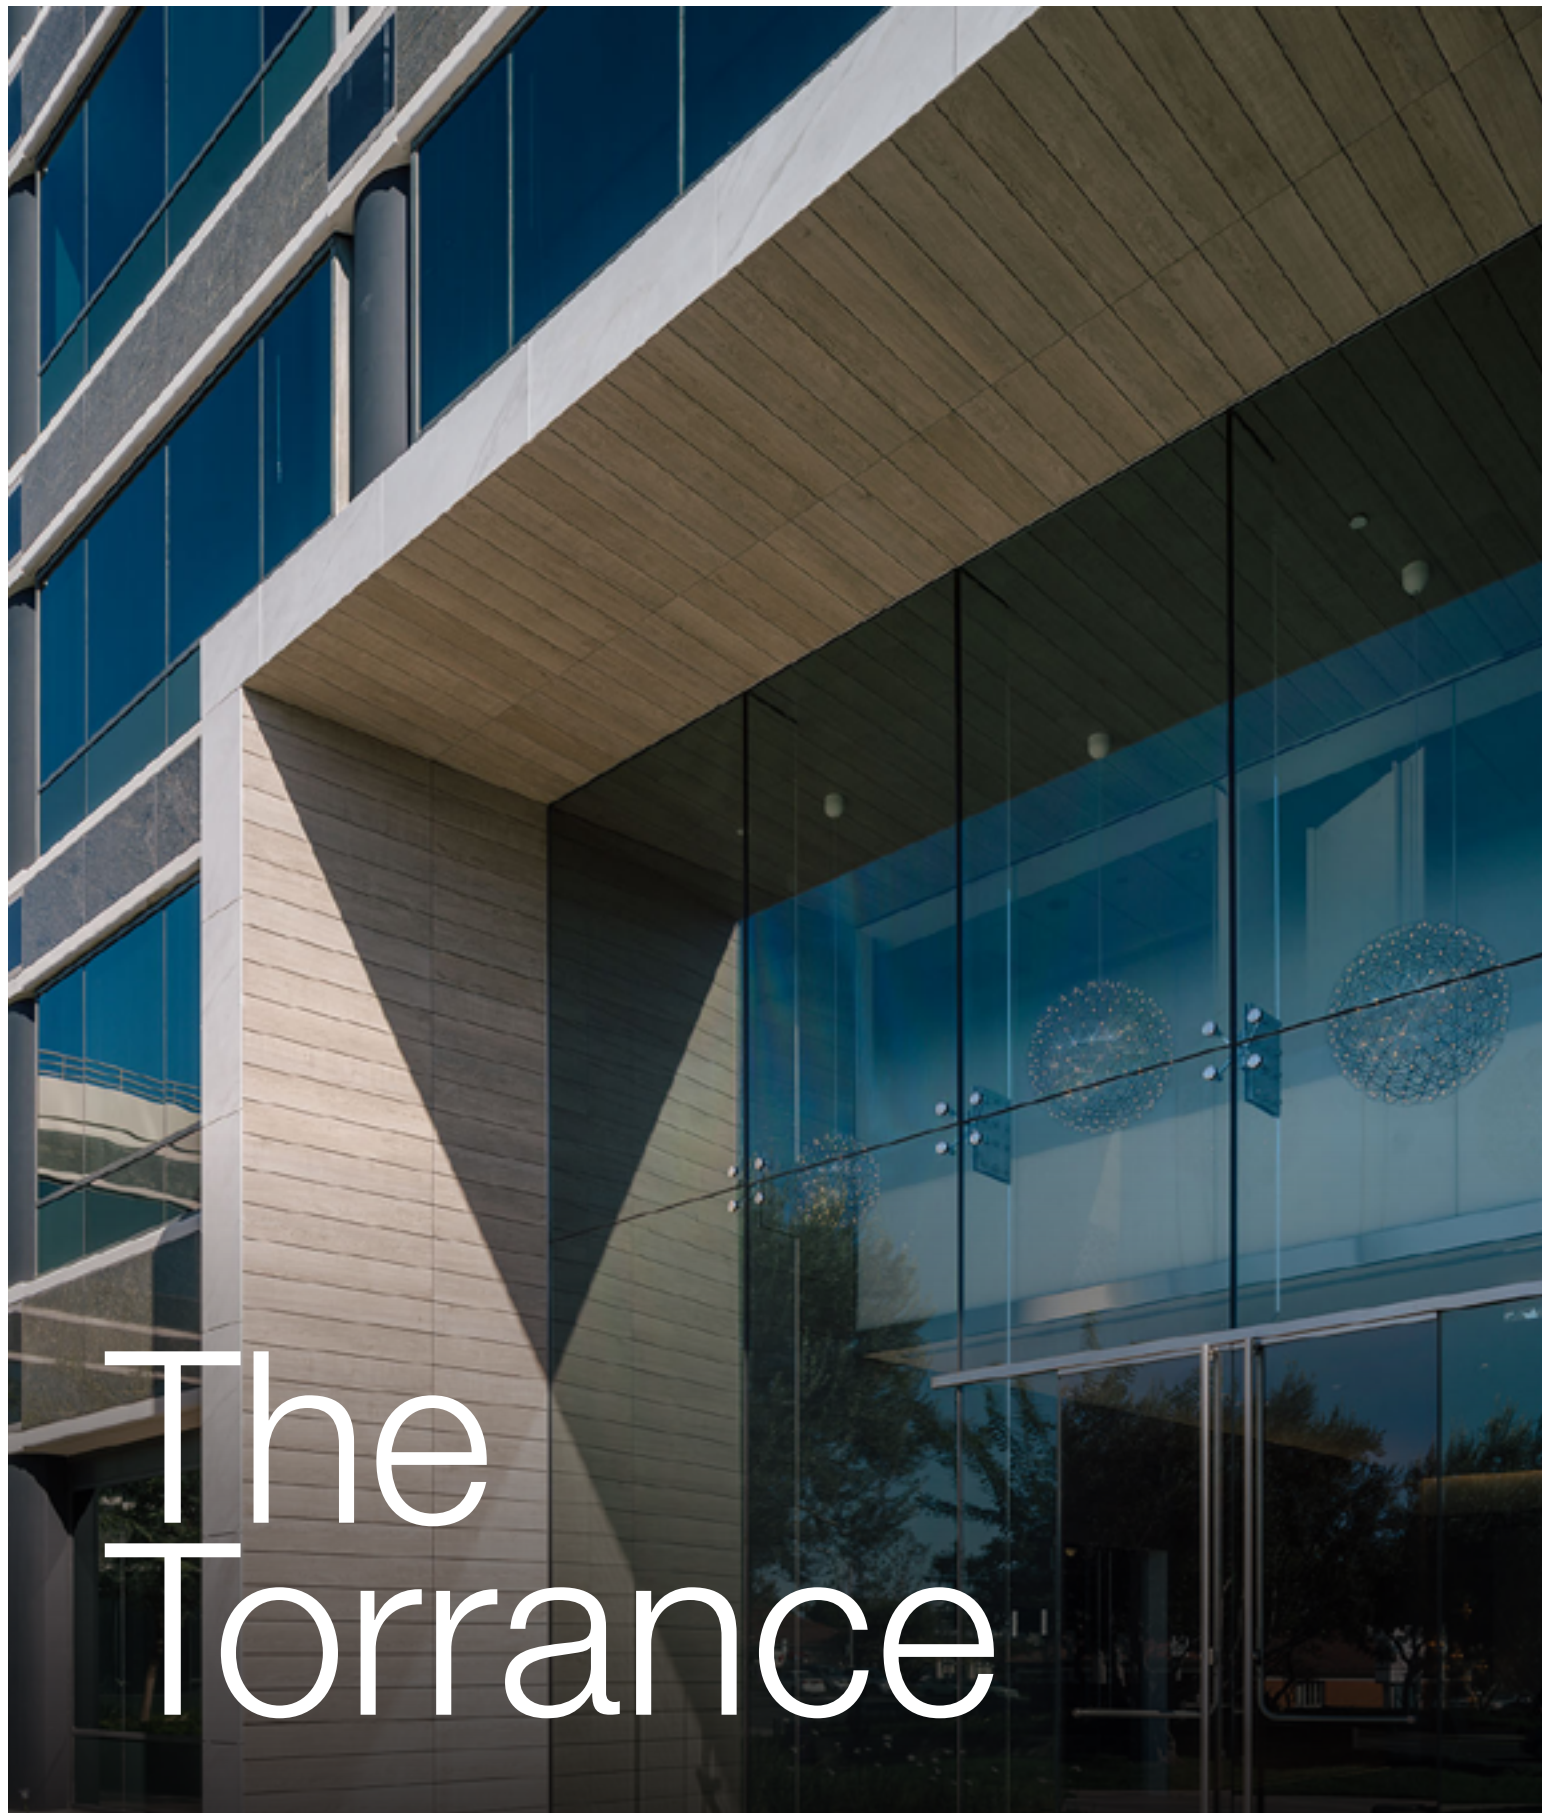

PORCELANOSA FACADE/

The
Torrance

The Torrance

Torrance, CA

Porcelanosa's porcelain panels are featured in the redesign of the façade of lobby in the Pacific Center – known as a luxury workspace now called the Torrance. The building is located in the heart of Torrance, California, and happens to be right across from the Del Amo Mall. The façade features 6,600 square feet of material throughout its two-toned façade design and continues into the building's lobby.